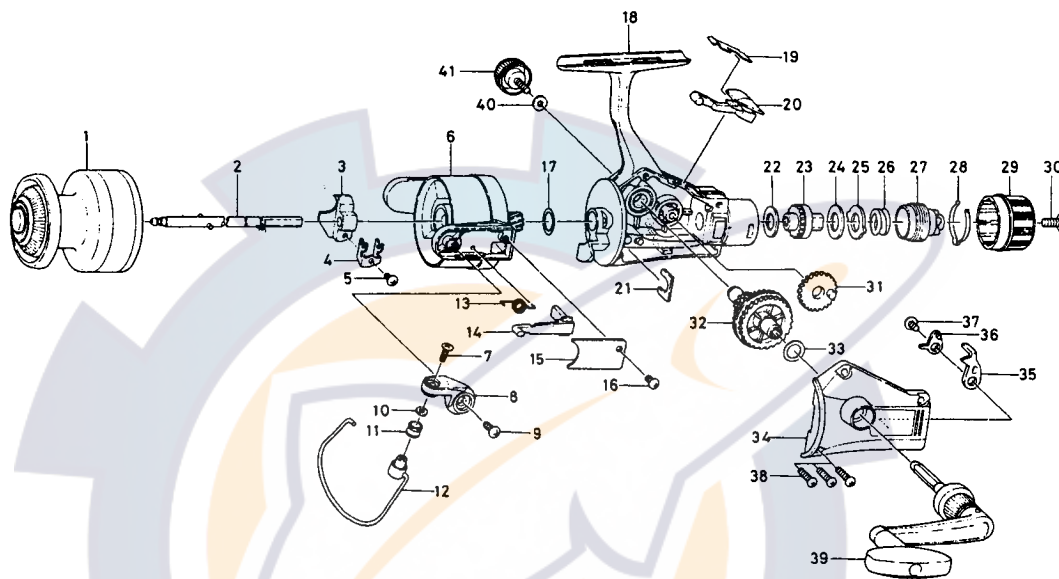

SPINNING REEL J1350/MJ1350/J1300/1308RL

Key No.	Parts No.	Parts Name	Key No.	Parts No.	Parts Name
* 1		Spool	22	B48-9901	Drag washer A
2	B74-8201	Main shaft	23	B74-7401	Click gear
3	B74-8101	Oscillating slider	24	B76-0501	Drag washer B
4	B81-2701	Oscillating slider retainer	25	B49-0102	Eared washer
5	351-1805	Oscillating slider screw	26	141-8721	Drag coil spring
* 6		Rotor	27	B74-7603	Drag screw
7	B67-9304	Line roller screw	28	B74-7701	Drag washer spring
8	B91-6701	Bail arm	29	B74-7801	Drag knob
9	351-6105	Bail arm screw	30	352-1106	Drag knob spring screw
10	B55-4301	Line roller washer	31	413-4501	Oscillating gear
11	250-3921	Line roller	32	B91-7101	Drive gear
12	B91-6901	Bail	33	375-8500	Drive gear washer
13	B91-6501	Bail spring	* 34		Side cover
14	B91-6601	Bail trip lever	35	B92-0101	Anti-reverse pawl
15	B91-6801	Bail spring cover	36	B50-1202	Anti-reverse pawl plate
16	352-0405	Bail spring cover screw	37	351-6105	Anti-reverse pawl screw
17	372-8600	Spool washer	38	351-6410	Side cover screw
* 18		Body	39	B91-9401	Handle
19	B79-0101	Anti-reverse cam spring	40	B92-4901	Handle lock washer
20	B84-8901	Anti-reverse lever	41	B92-5001	Handle screw cap
21	B60-3801	Pinion retainer			

*Order by model and part name due to color change.